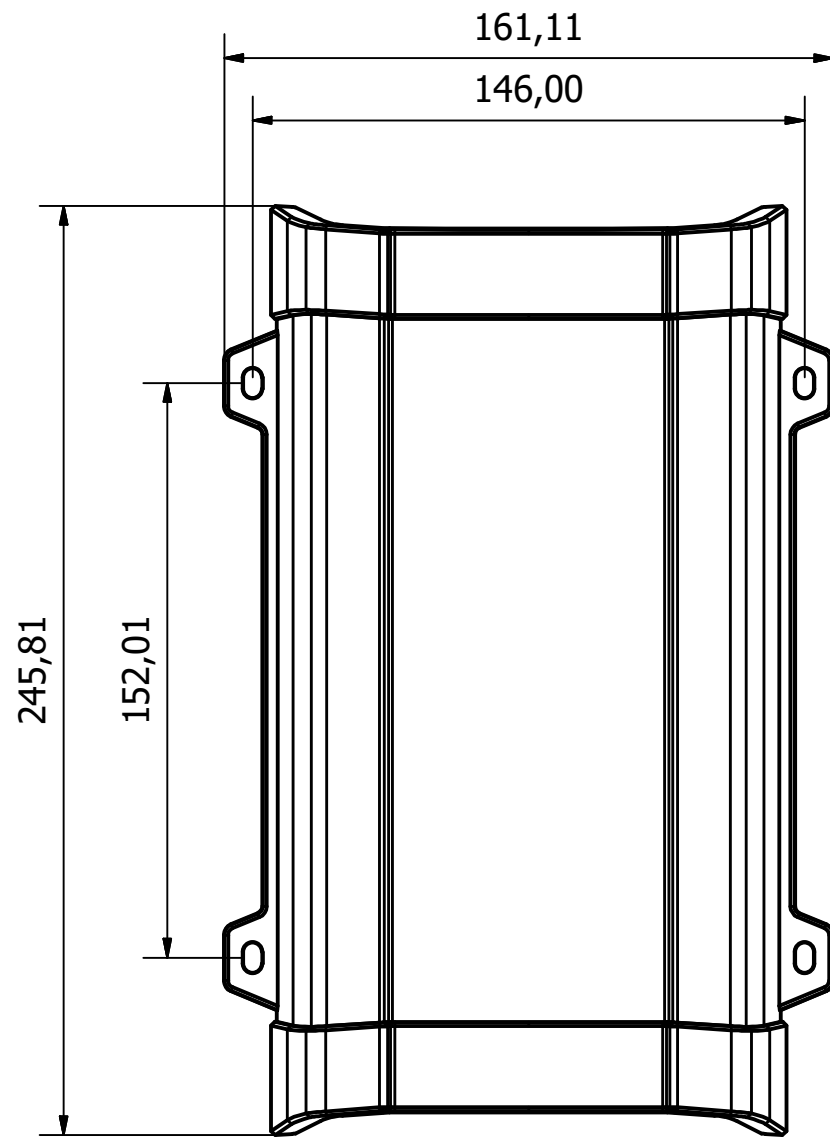

375VA (1 : 1)

Designed by	Checked by	Approved by	Date	Date	
				4-11-2016	
Victron					
			375-500VA	Edition	Sheet
					1 / 4

Aanzichten 375VA (1 : 2)

Designed by	Checked by	Approved by	Date	Date	
				4-11-2016	
Victron			375-500VA		
			Edition	Sheet	
				2 / 4	