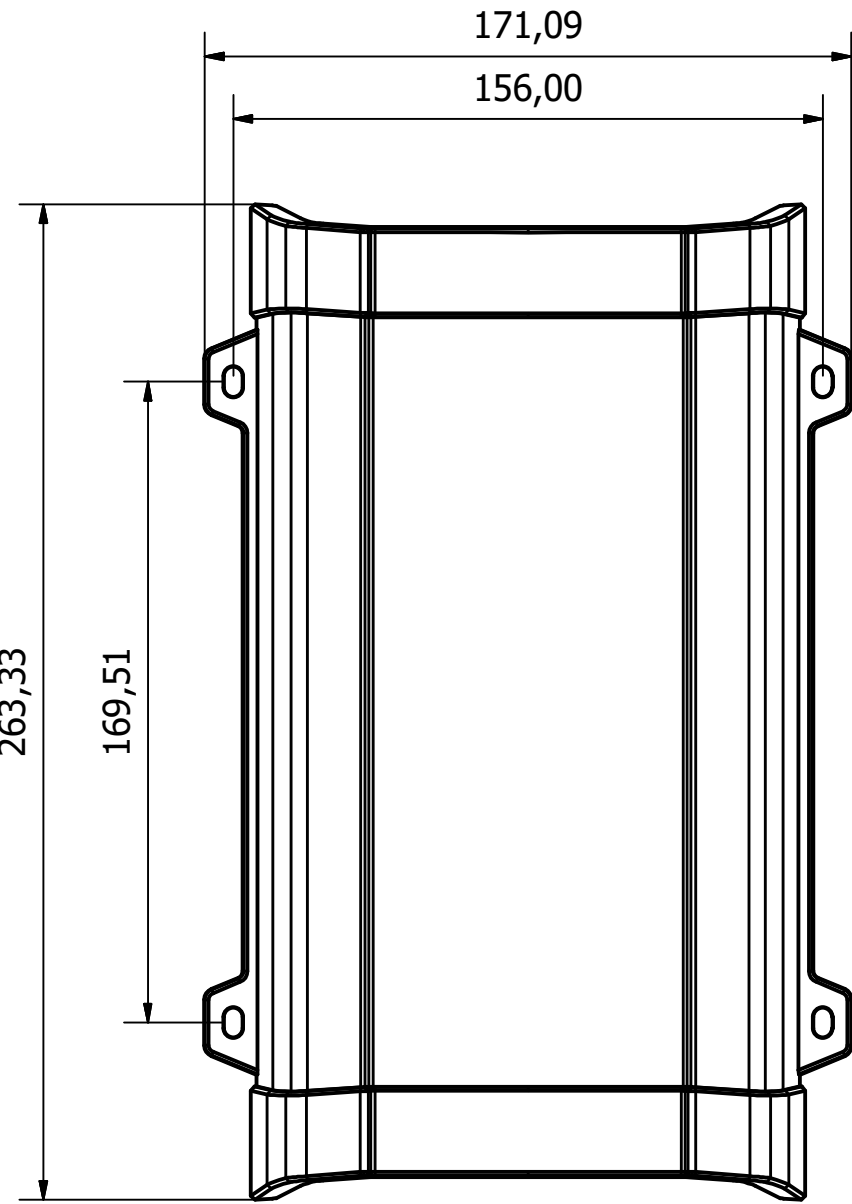

500VA Aanzichten (1 : 2)

Designed by	Checked by	Approved by	Date	Date	
				4-11-2016	
Victron			375-500VA		
			Edition	Sheet	
				4 / 4